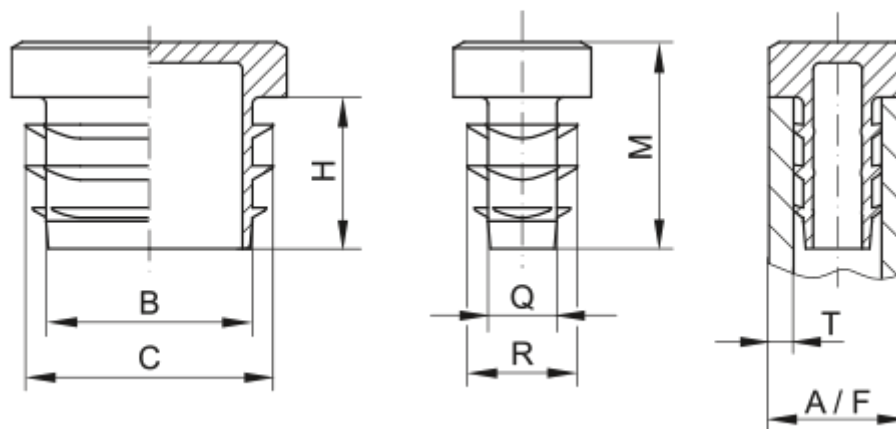

Article number: 59GPN270R2010152

Description: KLEE Square plugs GPN 270 - 20x10 (Wall thickness 1,5-2)

Measures

A = 20x10

B = 15

C = 18

H = 11

M = 15

Q = 5

R = 8

T = 1,5-2